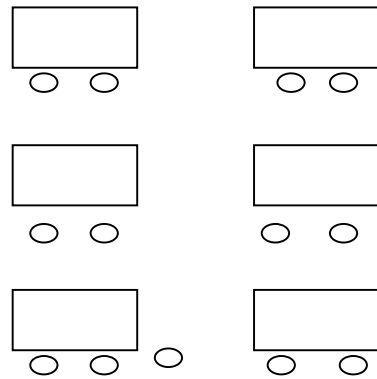

# Conference Room Configurations

Boardroom – up to 40 people

U Shaped – up to 40 people

Theatre Style – up to 60 people

Classroom Style – up to 30 people

Cluster / Work group style – up to 50 people