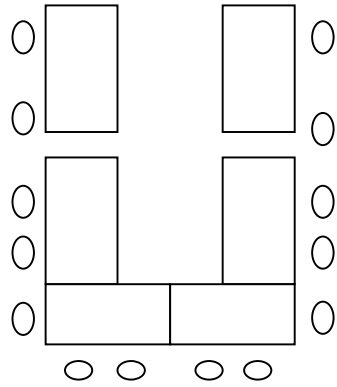

# Conference Room Configurations

Boardroom – up to 40 people

U Shaped – up to 40 people

Theatre Style – up to 60 people

Classroom Style – up to 30 people

Cluster / Work group style – up to 50 people