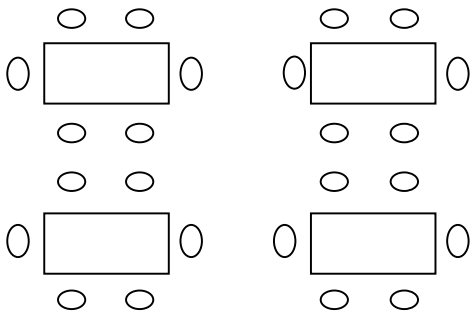

# Conference Room Configurations

Boardroom – up to 40 people

U Shaped – up to 40 people

Theatre Style – up to 60 people

Classroom Style – up to 30 people

Cluster / Work group style – up to 50 people